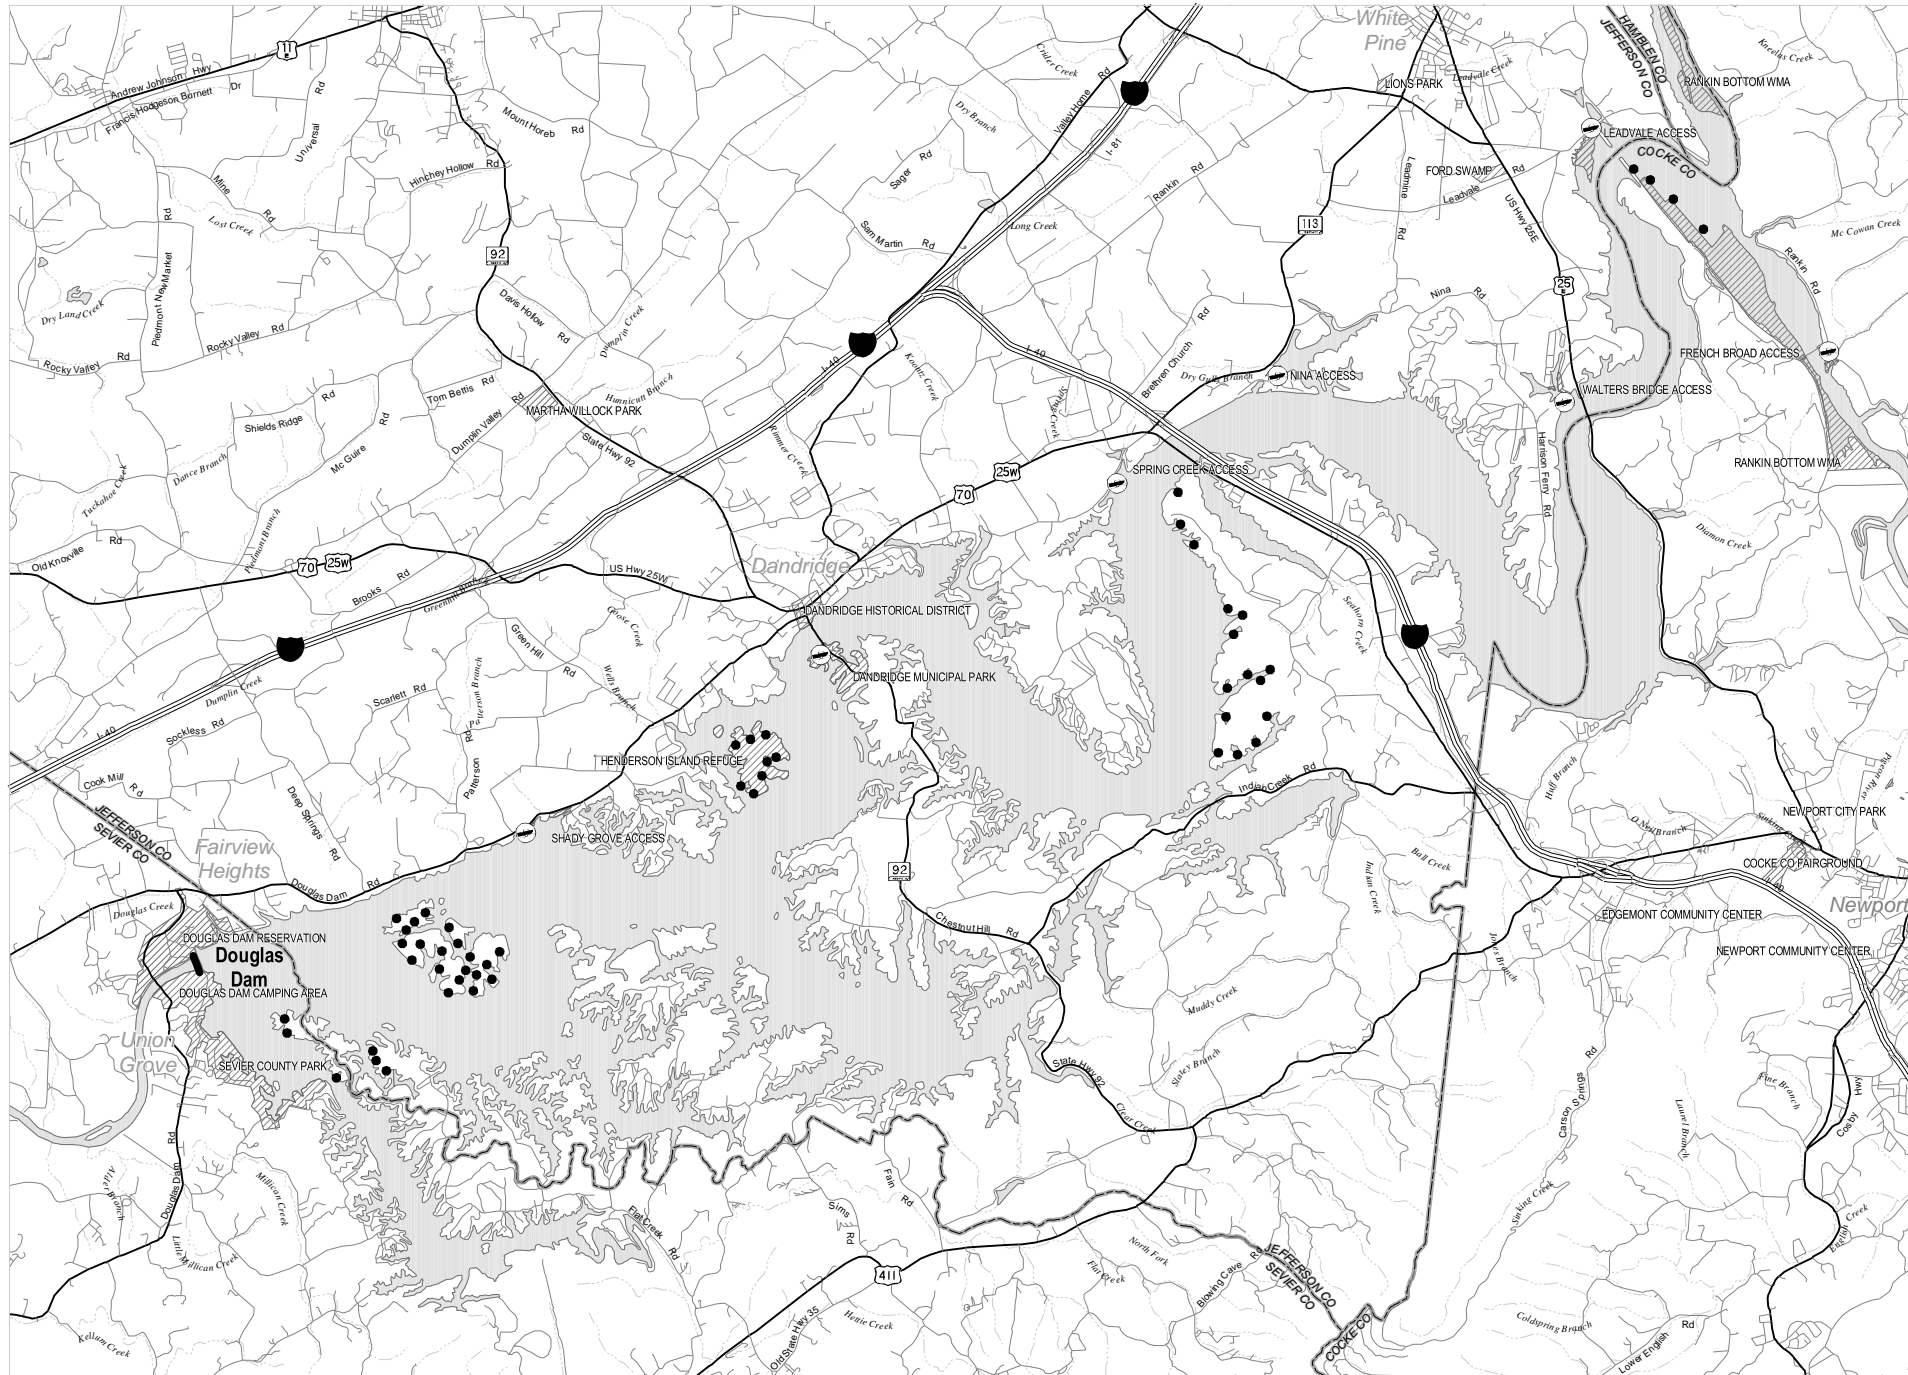

Douglas Reservoir

Legend

- Fish Attractor Sites
- ⊙ Public Boating Access Sites
- ▨ Public Lands Atlas
- Douglas Reservoir
- ══ Interstate Highways
- Federal and State Highways
- Local Roads
- - - County Boundaries
- ~ Streams